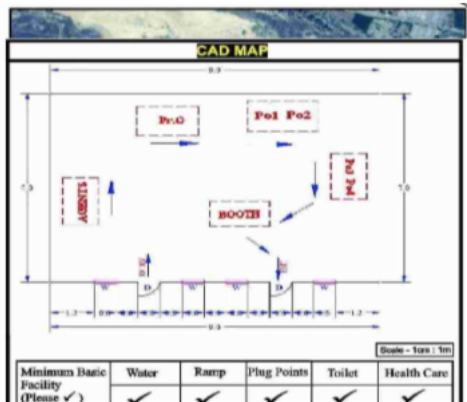

Nazri Naksha

Google Map View

Polling Station Building Front View

Polling Station Front View

Cad View

Key MAP View