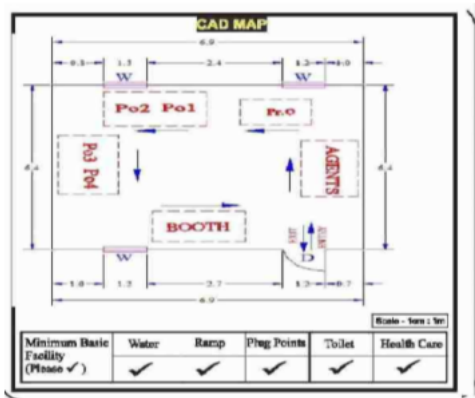

Nazri Naksha

Google Map View

Polling Station Building Front View

Polling Station Front View

Cad View

Key MAP View