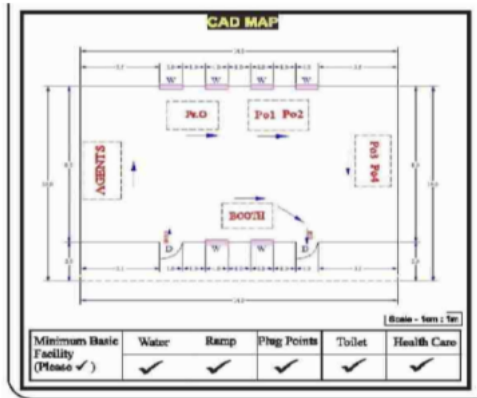

Nazri Naksha

Google Map View

Polling Station Building Front View

Polling Station Front View

Cad View

Key MAP View