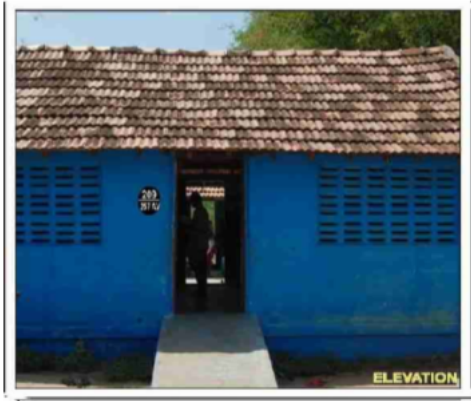

Polling Station Building Front View