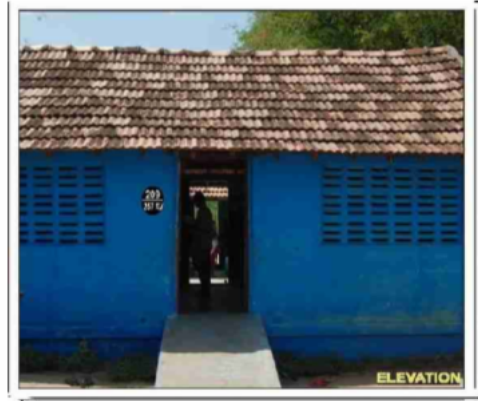

Polling Station Front View