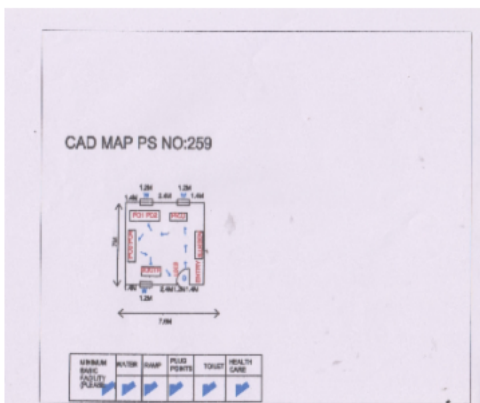

Nazri Naksha

Google Map View

Polling Station Building Front View

Polling Station Front View

Cad View

Key MAP View