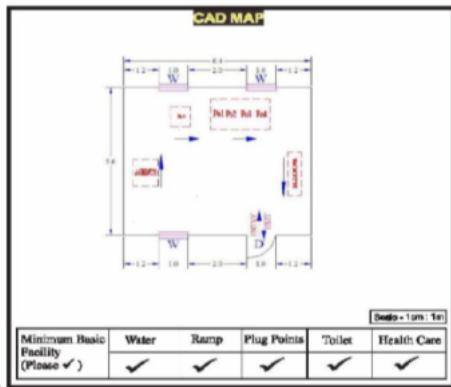

Nazri Naksha

Google Map View

Polling Station Building Front View

Polling Station Front View

Cad View

Key MAP View