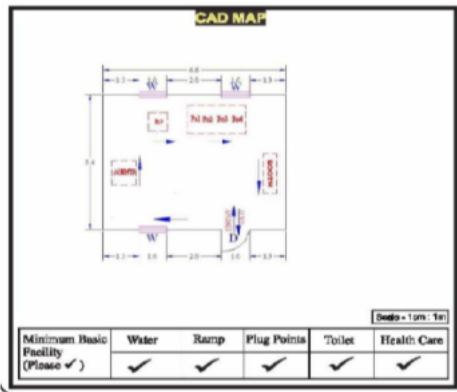

Nazri Naksha

Google Map View

Polling Station Building Front View

Polling Station Front View

Cad View

Key MAP View