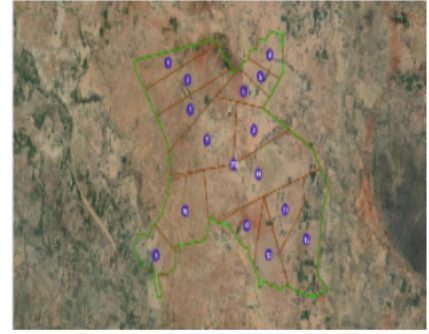

Nazri Naksha

Google Map View