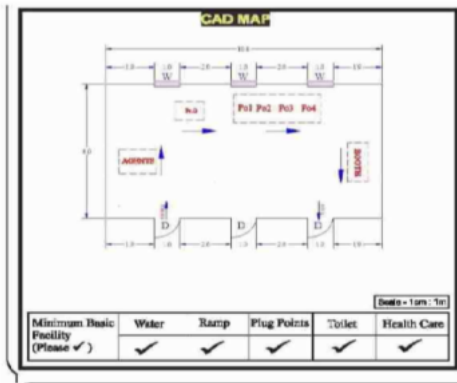

Nazri Naksha

Google Map View

Polling Station Building Front View

Polling Station Front View

Cad View

Key MAP View