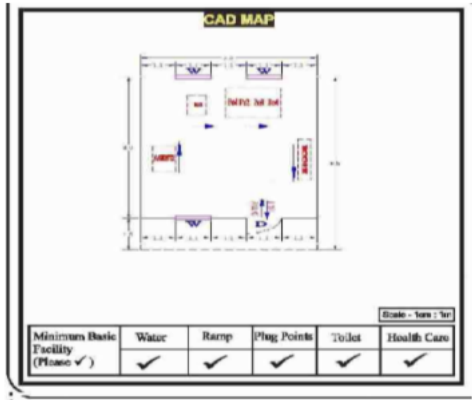

Nazri Naksha

Google Map View

Polling Station Building Front View

Polling Station Front View

Cad View

Key MAP View