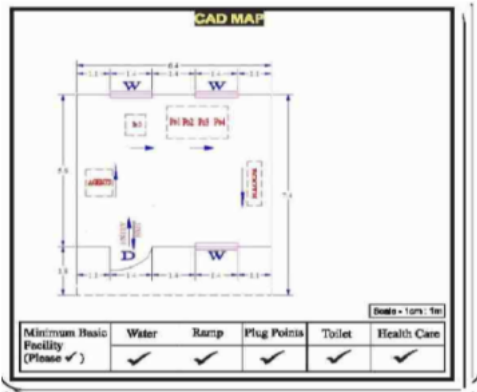

Nazri Naksha

Google Map View

Cad View