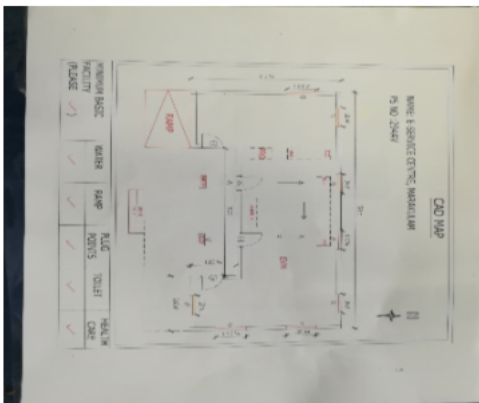

Nazri Naksha

Google Map View

Cad View