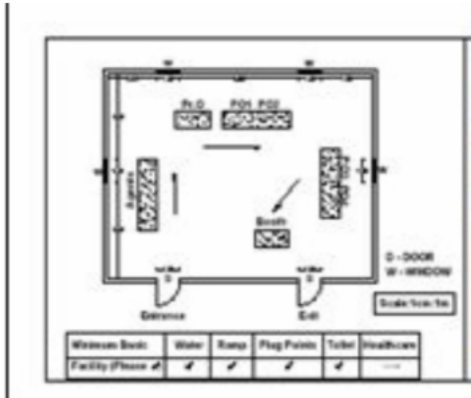

Nazri Naksha

Google Map View

Cad View