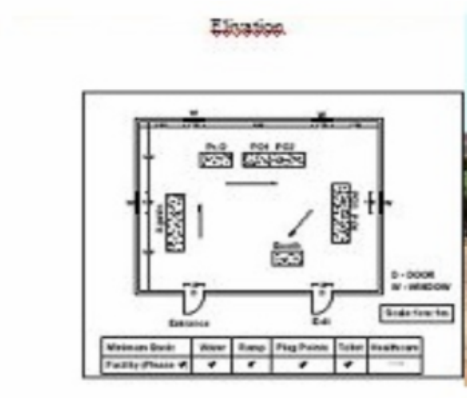

Nazri Naksha

Google Map View

Polling Station Building Front View

Polling Station Front View

Cad View

Key MAP View