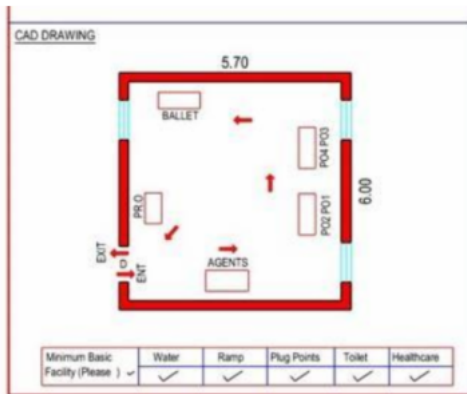

Nazri Naksha

Google Map View

Polling Station Building Front View

Polling Station Front View

Cad View

Key MAP View