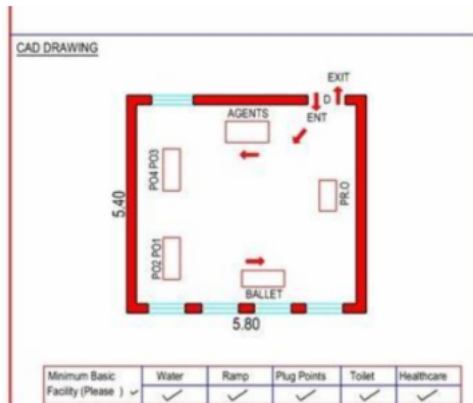

Nazri Naksha

Google Map View

Polling Station Building Front View

Polling Station Front View

Cad View

Key MAP View