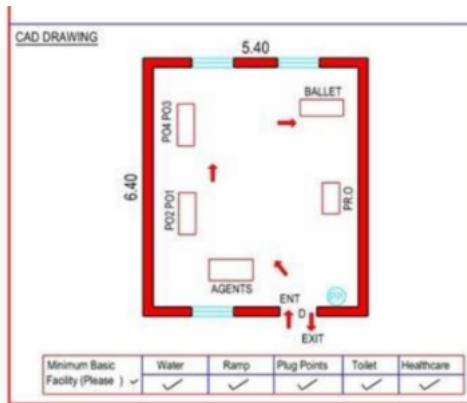

Nazri Naksha

Google Map View

Polling Station Building Front View

Polling Station Front View

Cad View

Key MAP View