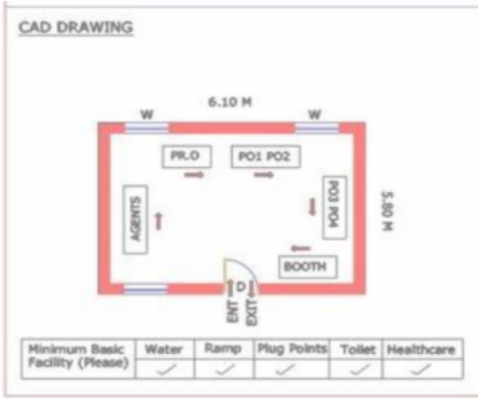

Nazri Naksha

Google Map View

Cad View