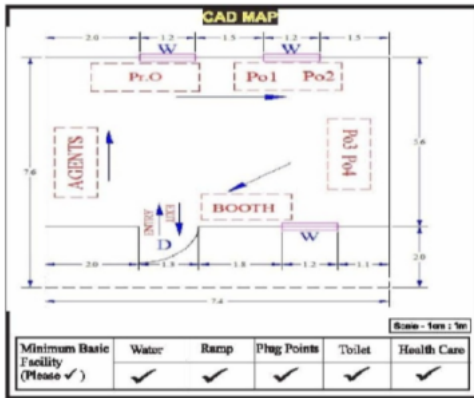

Nazri Naksha

Google Map View

Cad View