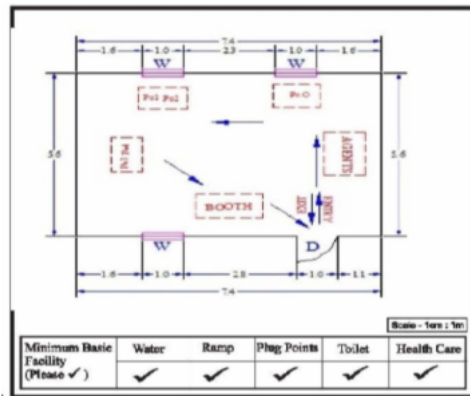

Nazri Naksha

Google Map View

Polling Station Building Front View

Polling Station Front View

Cad View

Key MAP View