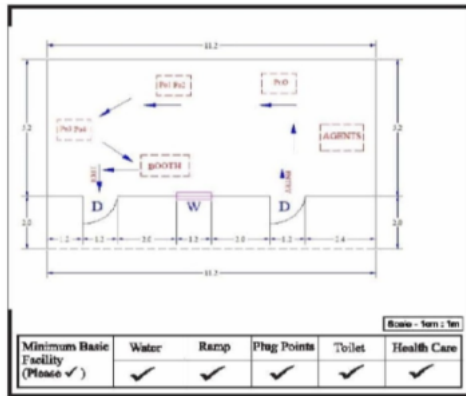

Nazri Naksha

Google Map View

Polling Station Building Front View

Polling Station Front View

Cad View

Key MAP View