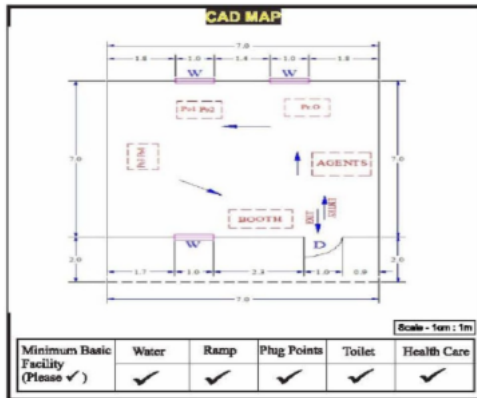

Nazri Naksha

Google Map View

Polling Station Building Front View

Polling Station Front View

Cad View

Key MAP View