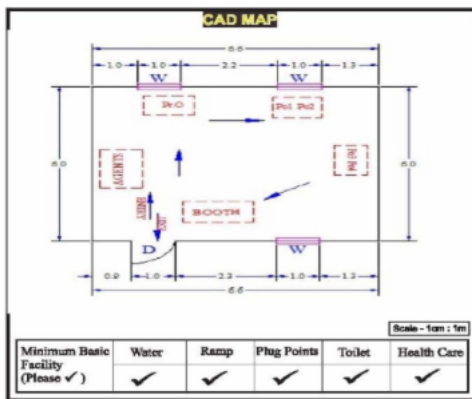

Nazri Naksha

Google Map View

Polling Station Building Front View

Polling Station Front View

Cad View

Key MAP View