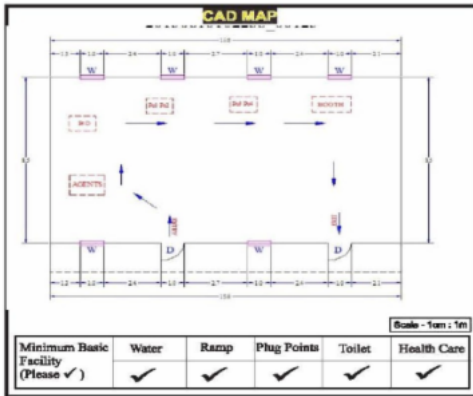

Nazri Naksha

Google Map View

Polling Station Building Front View

Polling Station Front View

Cad View

Key MAP View