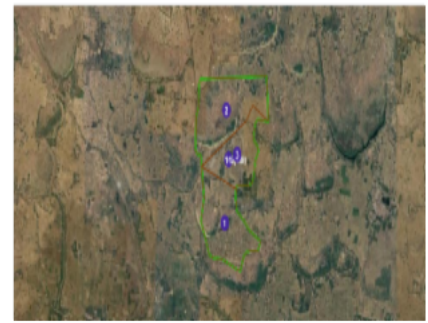

Nazri Naksha

Google Map View