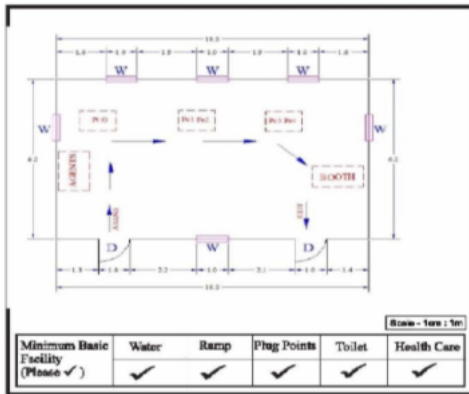

Nazri Naksha

Google Map View

Polling Station Building Front View

Polling Station Front View

Cad View

Key MAP View