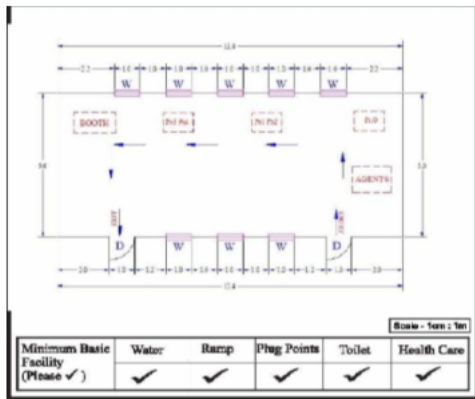

Nazri Naksha

Google Map View

Polling Station Building Front View

Polling Station Front View

Cad View

Key MAP View