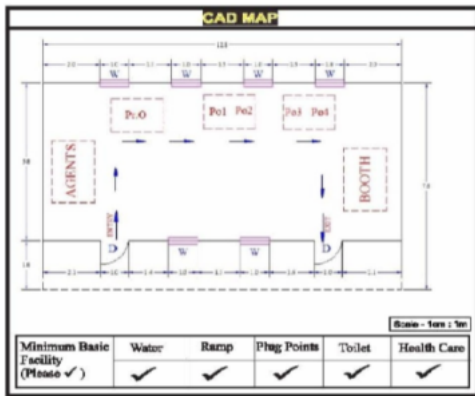

Nazri Naksha

Google Map View

Polling Station Building Front View

Polling Station Front View

Cad View

Key MAP View