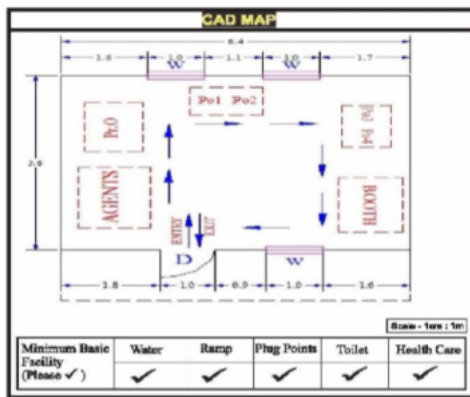

Nazri Naksha

Google Map View

Polling Station Building Front View

Polling Station Front View

Cad View

Key MAP View