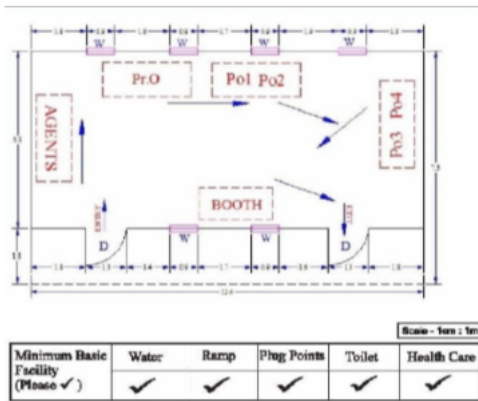

Nazri Naksha

Google Map View

Polling Station Building Front View

Polling Station Front View

Cad View

Key MAP View