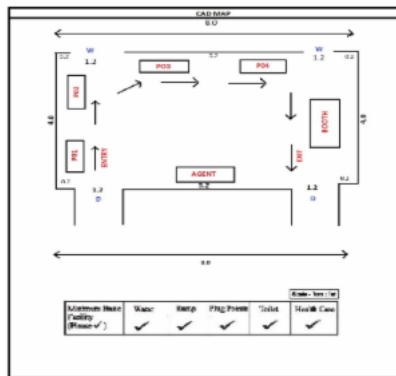

Nazri Naksha

Google Map View

Polling Station Building Front View

Polling Station Front View

Cad View

Key MAP View