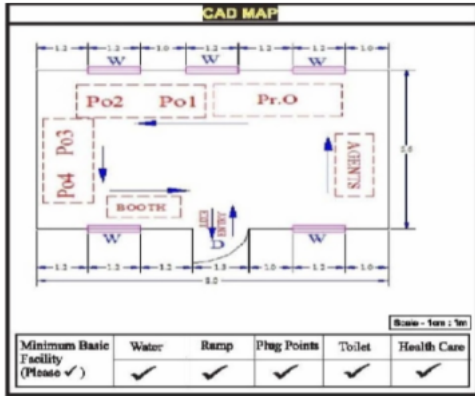

Nazri Naksha

Google Map View

Polling Station Building Front View

Polling Station Front View

Cad View

Key MAP View