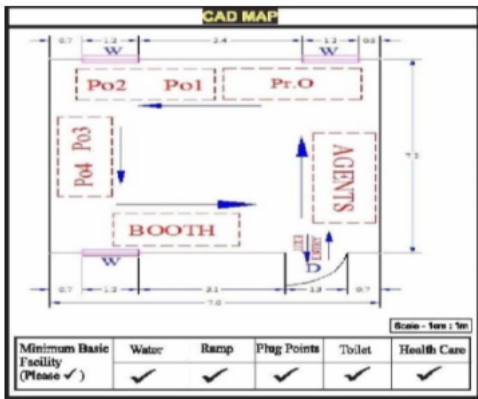

Nazri Naksha

Google Map View

Polling Station Building Front View

Polling Station Front View

Cad View

Key MAP View