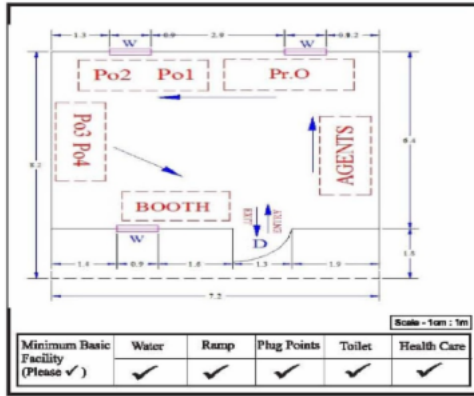

Nazri Naksha

Google Map View

Polling Station Building Front View

Polling Station Front View

Cad View

Key MAP View