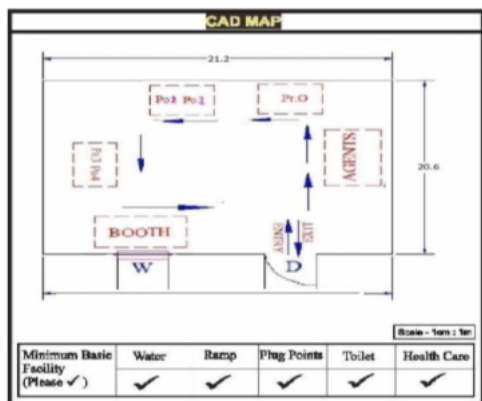

Nazri Naksha

Google Map View

Polling Station Building Front View

Polling Station Front View

Cad View

Key MAP View