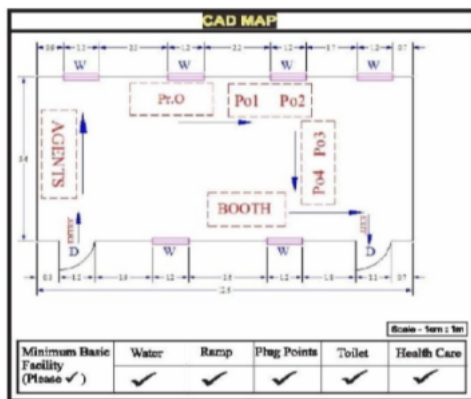

Nazri Naksha

Google Map View

Polling Station Building Front View

Polling Station Front View

Cad View

Key MAP View