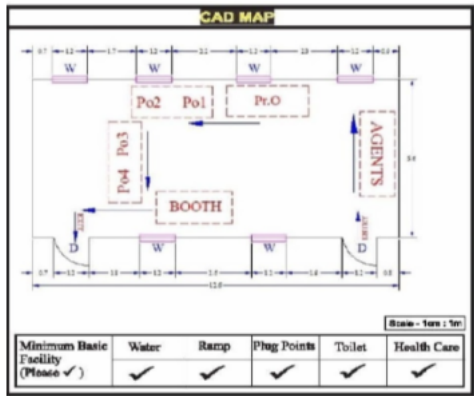

Nazri Naksha

Google Map View

Polling Station Building Front View

Polling Station Front View

Cad View

Key MAP View