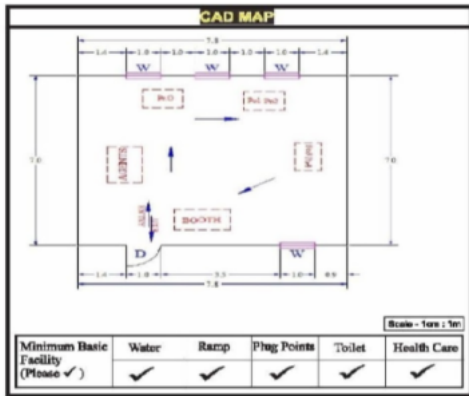

Nazri Naksha

Google Map View

Polling Station Building Front View

Polling Station Front View

Cad View

Key MAP View