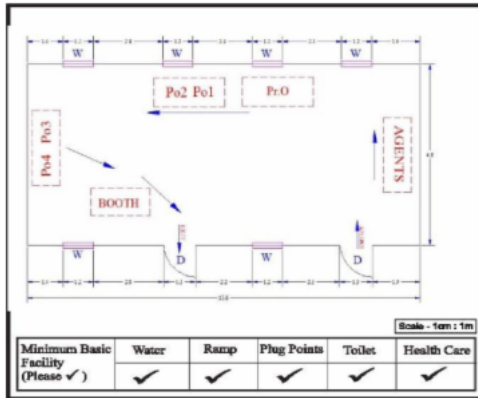

Nazri Naksha

Google Map View

Polling Station Building Front View

Polling Station Front View

Cad View

Key MAP View