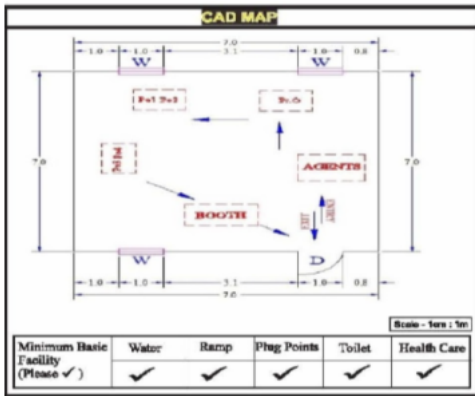

Nazri Naksha

Google Map View

Cad View