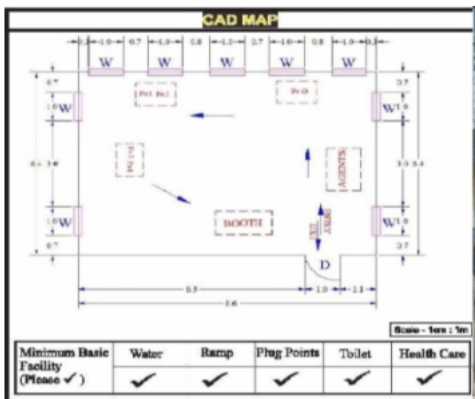

Nazri Naksha

Google Map View

Cad View