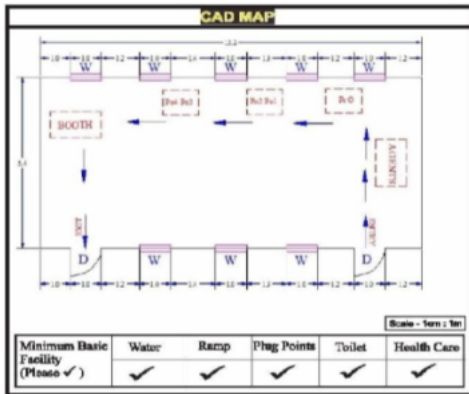

Nazri Naksha

Google Map View

Polling Station Building Front View

Polling Station Front View

Cad View

Key MAP View