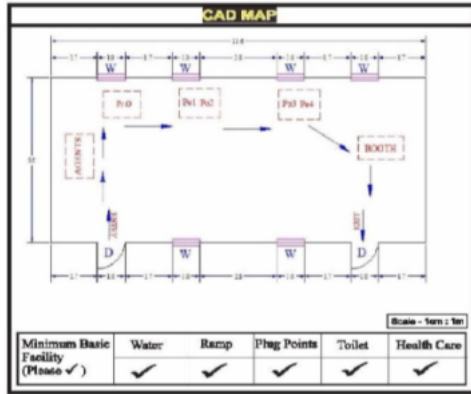

Nazri Naksha

Google Map View

Polling Station Building Front View

Polling Station Front View

Cad View

Key MAP View