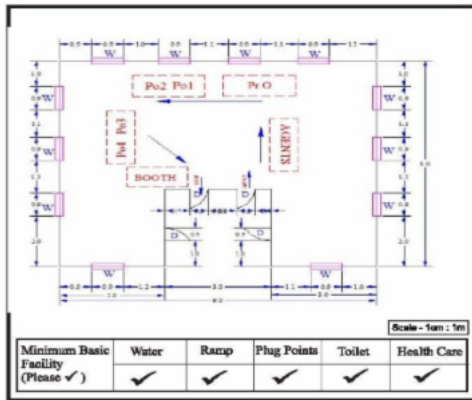

Nazri Naksha

Google Map View

Polling Station Building Front View

Polling Station Front View

Cad View

Key MAP View