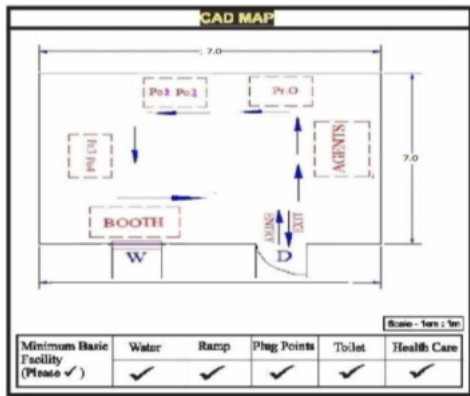

Nazri Naksha

Google Map View

Polling Station Building Front View

Polling Station Front View

Cad View

Key MAP View