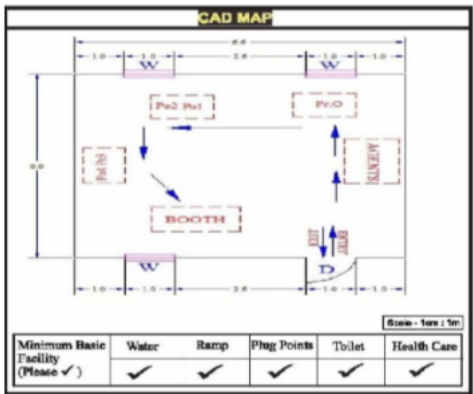

Nazri Naksha

Google Map View

Cad View