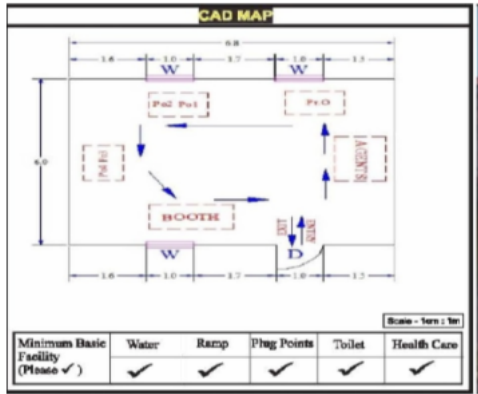

Nazri Naksha

Google Map View

Polling Station Building Front View

Polling Station Front View

Cad View

Key MAP View