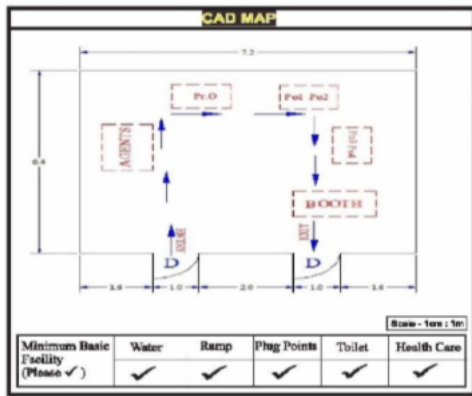

Nazri Naksha

Google Map View

Cad View