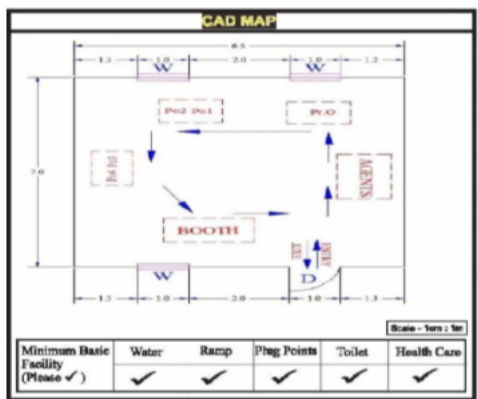

Nazri Naksha

Google Map View

Polling Station Building Front View

Polling Station Front View

Cad View

Key MAP View