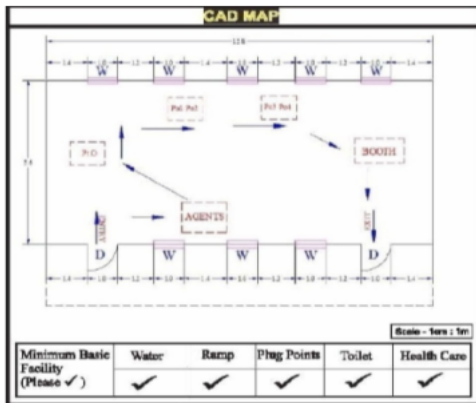

Nazri Naksha

Google Map View

Polling Station Building Front View

Polling Station Front View

Cad View

Key MAP View